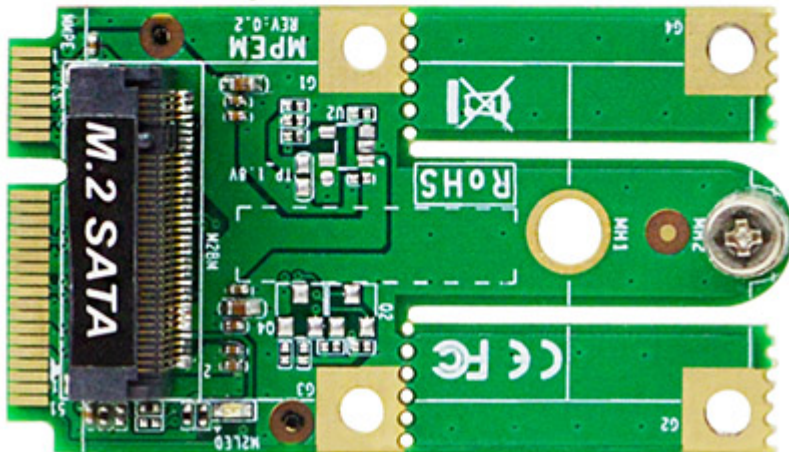

49.95 EUR
incl. 19% VAT, plus [shipping](#)

- mSATA to M.2 (E-key) transfer card for Storage application
- Support M.2 E-key 2242 card
- SATA Interface
- Dimension: 30.00 x 51.0 mm